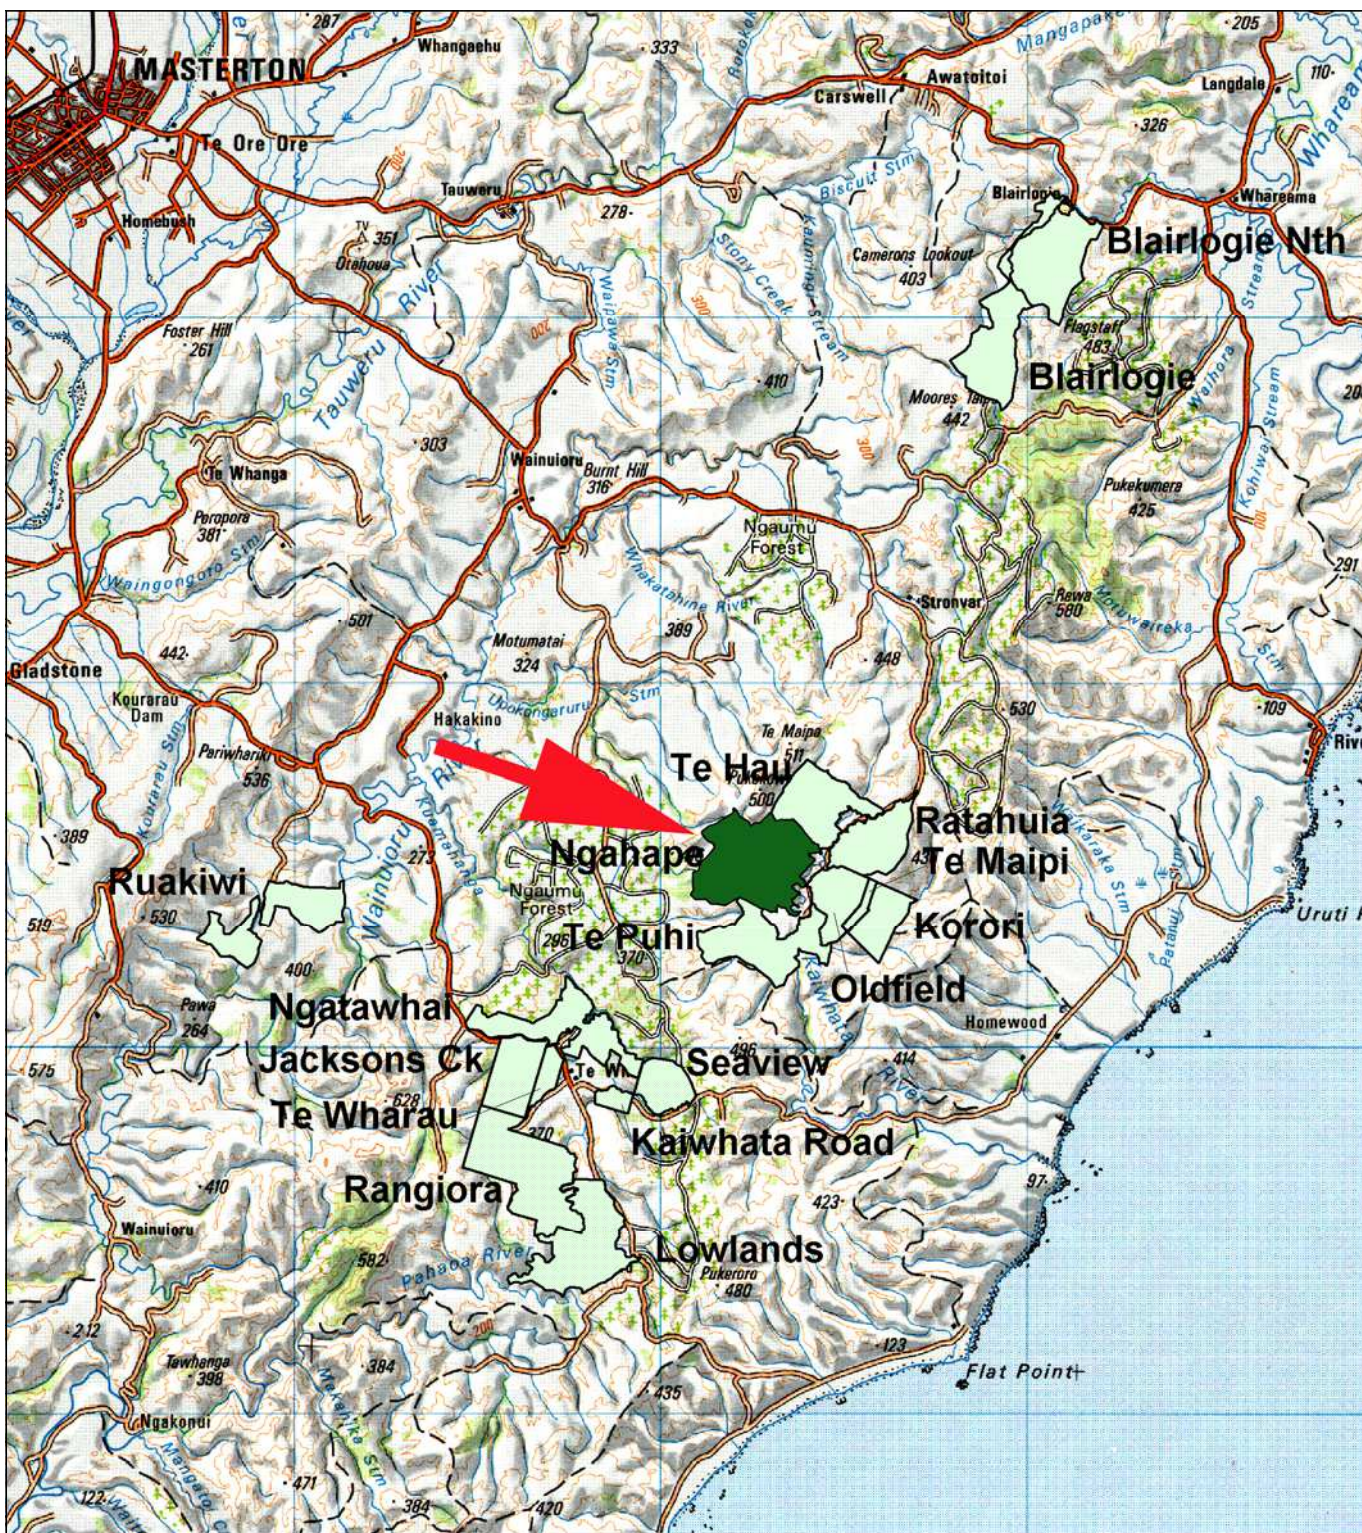

Ngahape Forest Investment

Ngahape Forest is located approximately 45km south east of Masterton on the Ngahape Road.