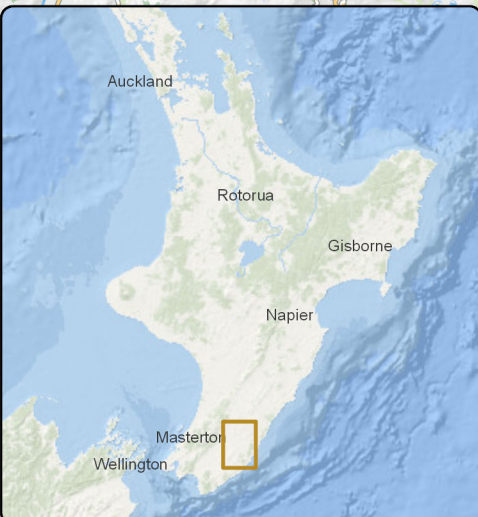

To Hawkes Bay and Gisborne

Forest Enterprises Head Office

Masterton

Awaroa

Korori

Rangiora

Pacific Ocean

-  Wairarapa Group Forest Investment forest properties
-  Other Forest Enterprises managed forestry investments
-  Waingawa Rail Hub
-  Kiwi Lumber Sawmill